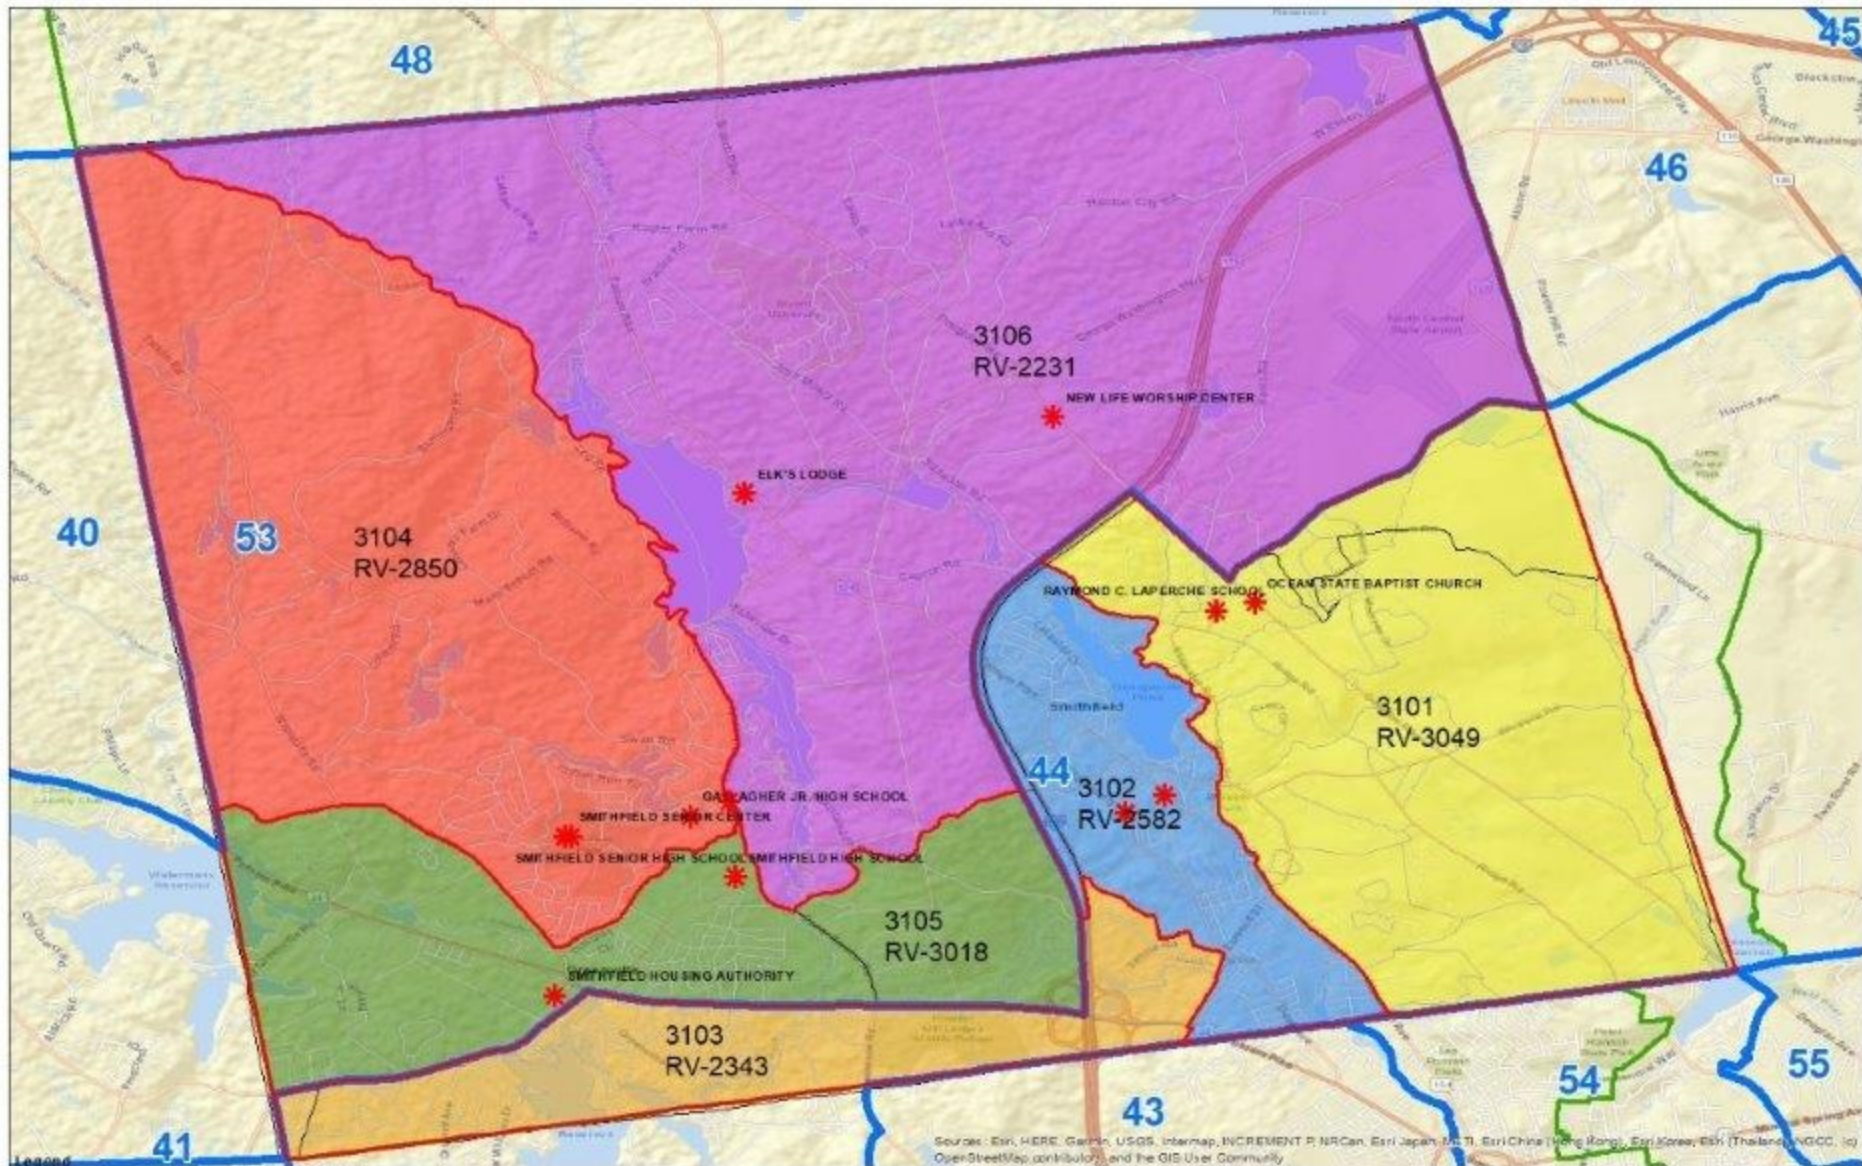

Town of Smithfield - 2022 Final Precincts

Sources: Esri, HERE, Garmin, USGS, Intermap, INCREMENT P, NRCan, Esri Japan, METI, Esri China (Weng Hong), Esri Korea, Esri (Thailand), NGCC, (c) OpenStreetMap contributors, and the GIS User Community

- Proposed 2022 Precincts
- RI_Senate_D_SubA
- Current Precincts
- * Falling Places
- RI_House_D_SubA